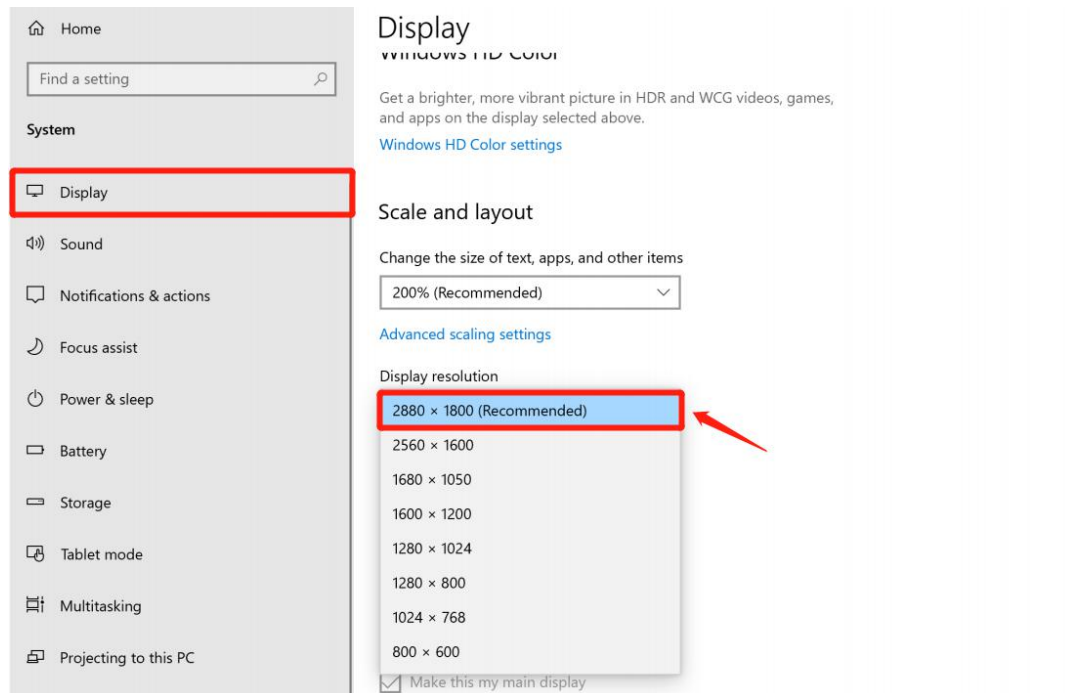

## Resolution Setting for Windows

Right Click Desktop > Display Setting

Select and rearrange displays

Select a display below to change its settings. Some settings are applied to all displays.